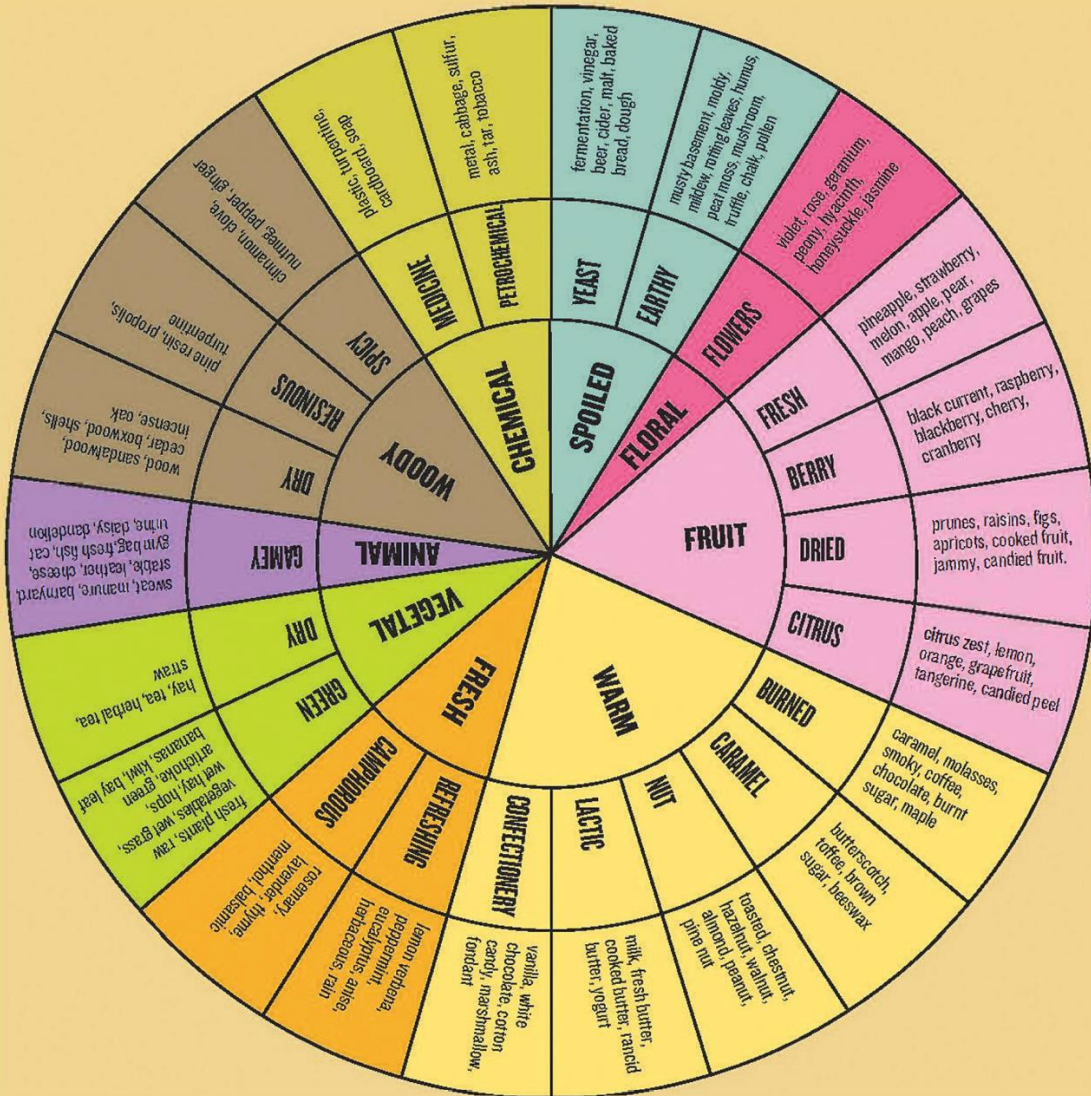

Honey Connoisseur Aroma *and* Tasting Wheel

Honey Aroma and Tasting Wheel © The Honey Connoisseur
by C. Marina Marchese and Kim Flottum
printed by Black Dog and Leventhal, 2013.

HONEY COLOR GUIDE

Water White

0 mm

8 mm

Extra White

8 mm

17 mm

White

17 mm

34 mm